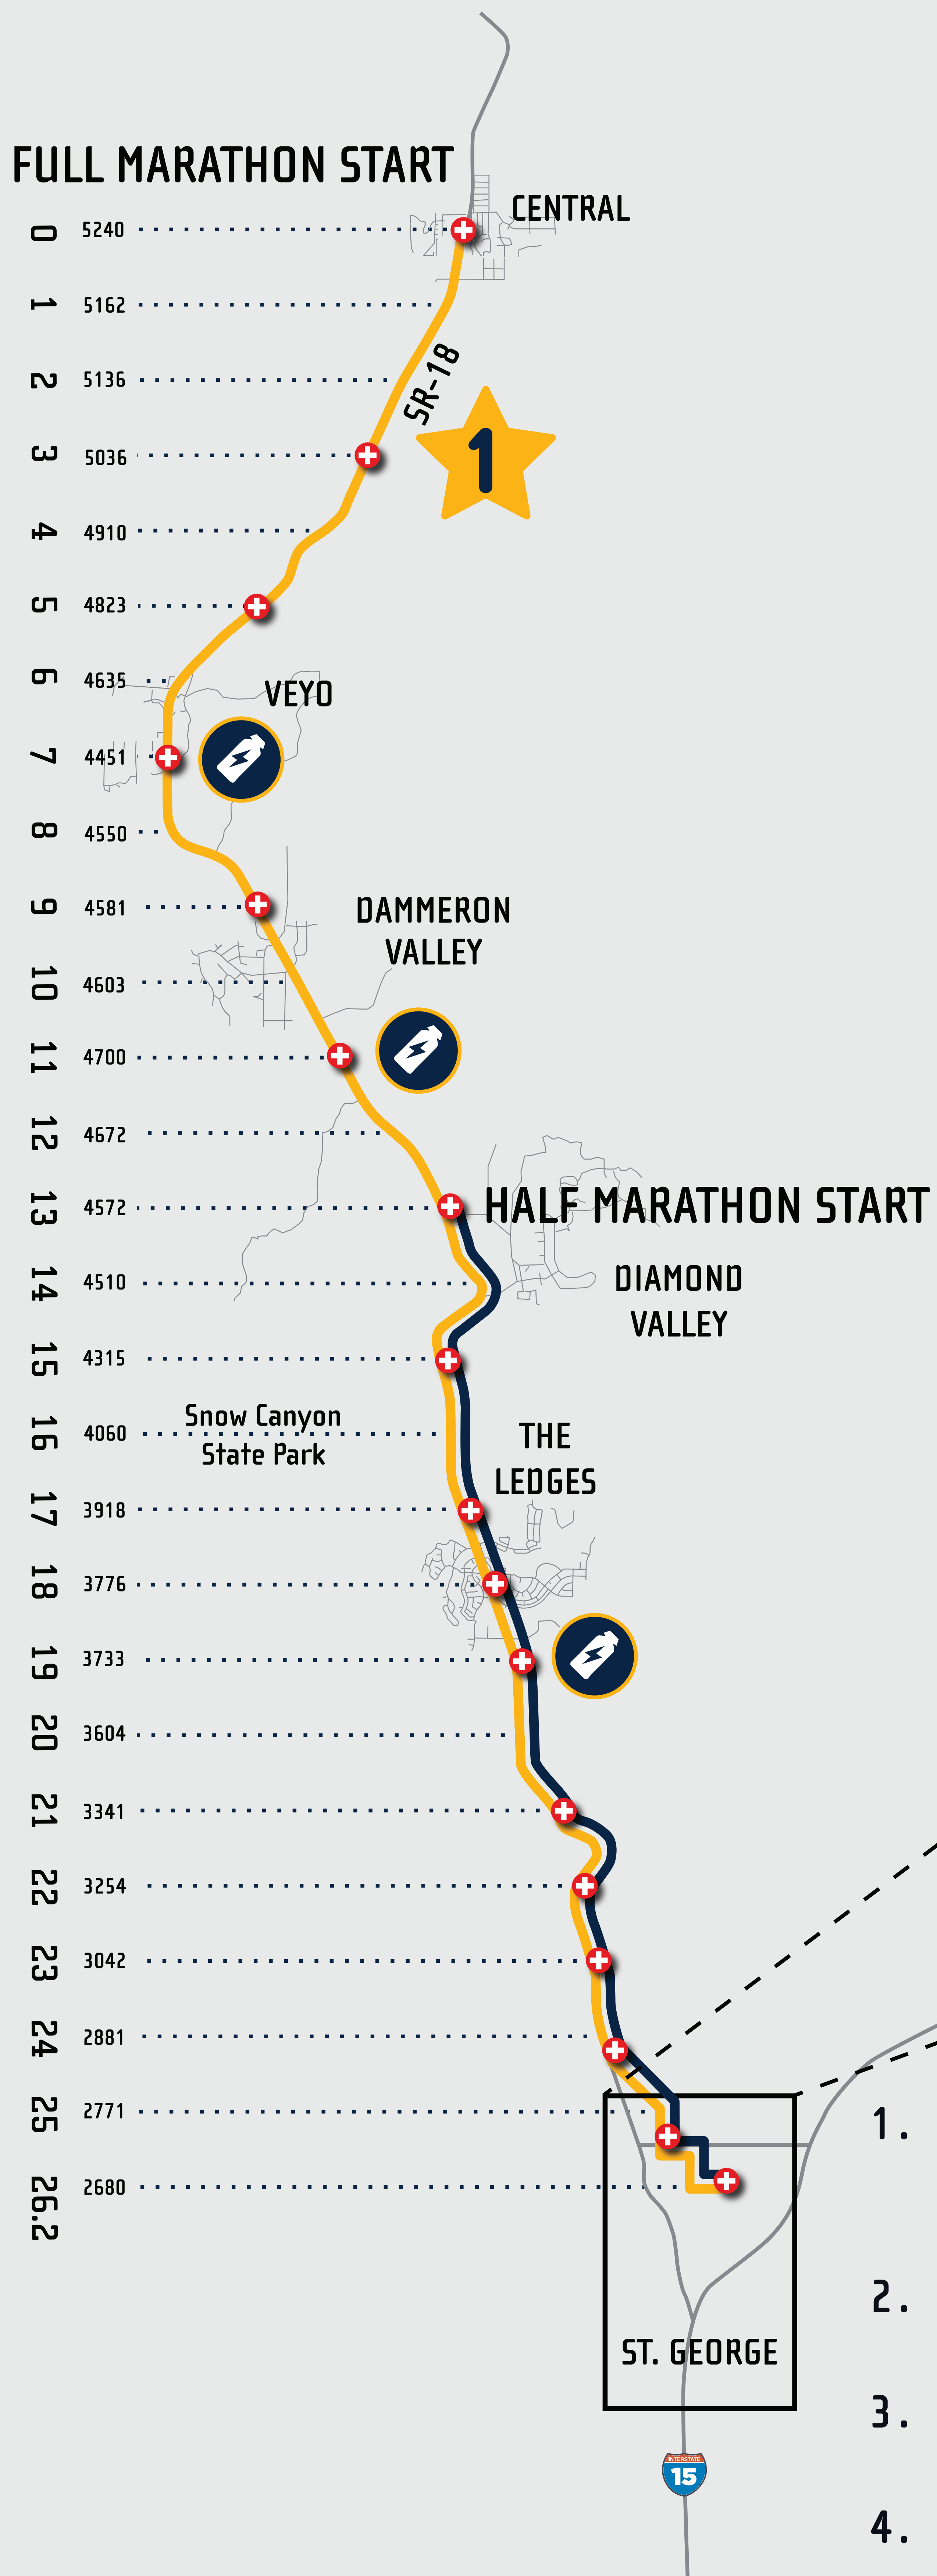

SPECTATOR LOCATIONS

LEGEND

- AID STATION
- ENERGY GEL AVAILABLE
- FULL MARATHON COURSE
- HALF MARATHON COURSE

1. VEYO CENTER STREET AND MAIN STREET (MILE 7 - MARATHON)
2. DIAGONAL AND 300 WEST (MILE 11 & 24)
3. TABERNACLE AND MAIN STREET (MILE 12 & 25)
4. MAIN STREET AND 300 SOUTH (MILE 13 & 26)
5. 300 EAST AND 300 SOUTH (MILE 13.1 & 26.2)