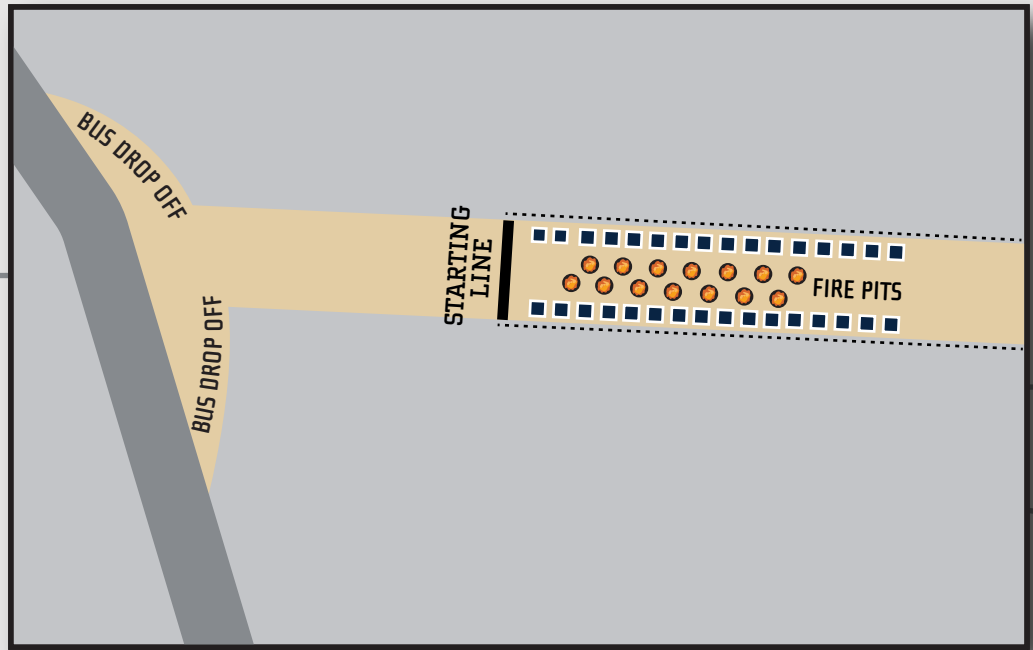

# ST. GEORGE HALF MARATHON - START LINE

RUNNERS LINE-UP ACCORDING TO PACE

**LEGEND**

- START
- ST. GEORGE HALF MARATHON ROUTE
- PORTABLE TOILETS
- NORTH
- MAP NOT TO SCALE