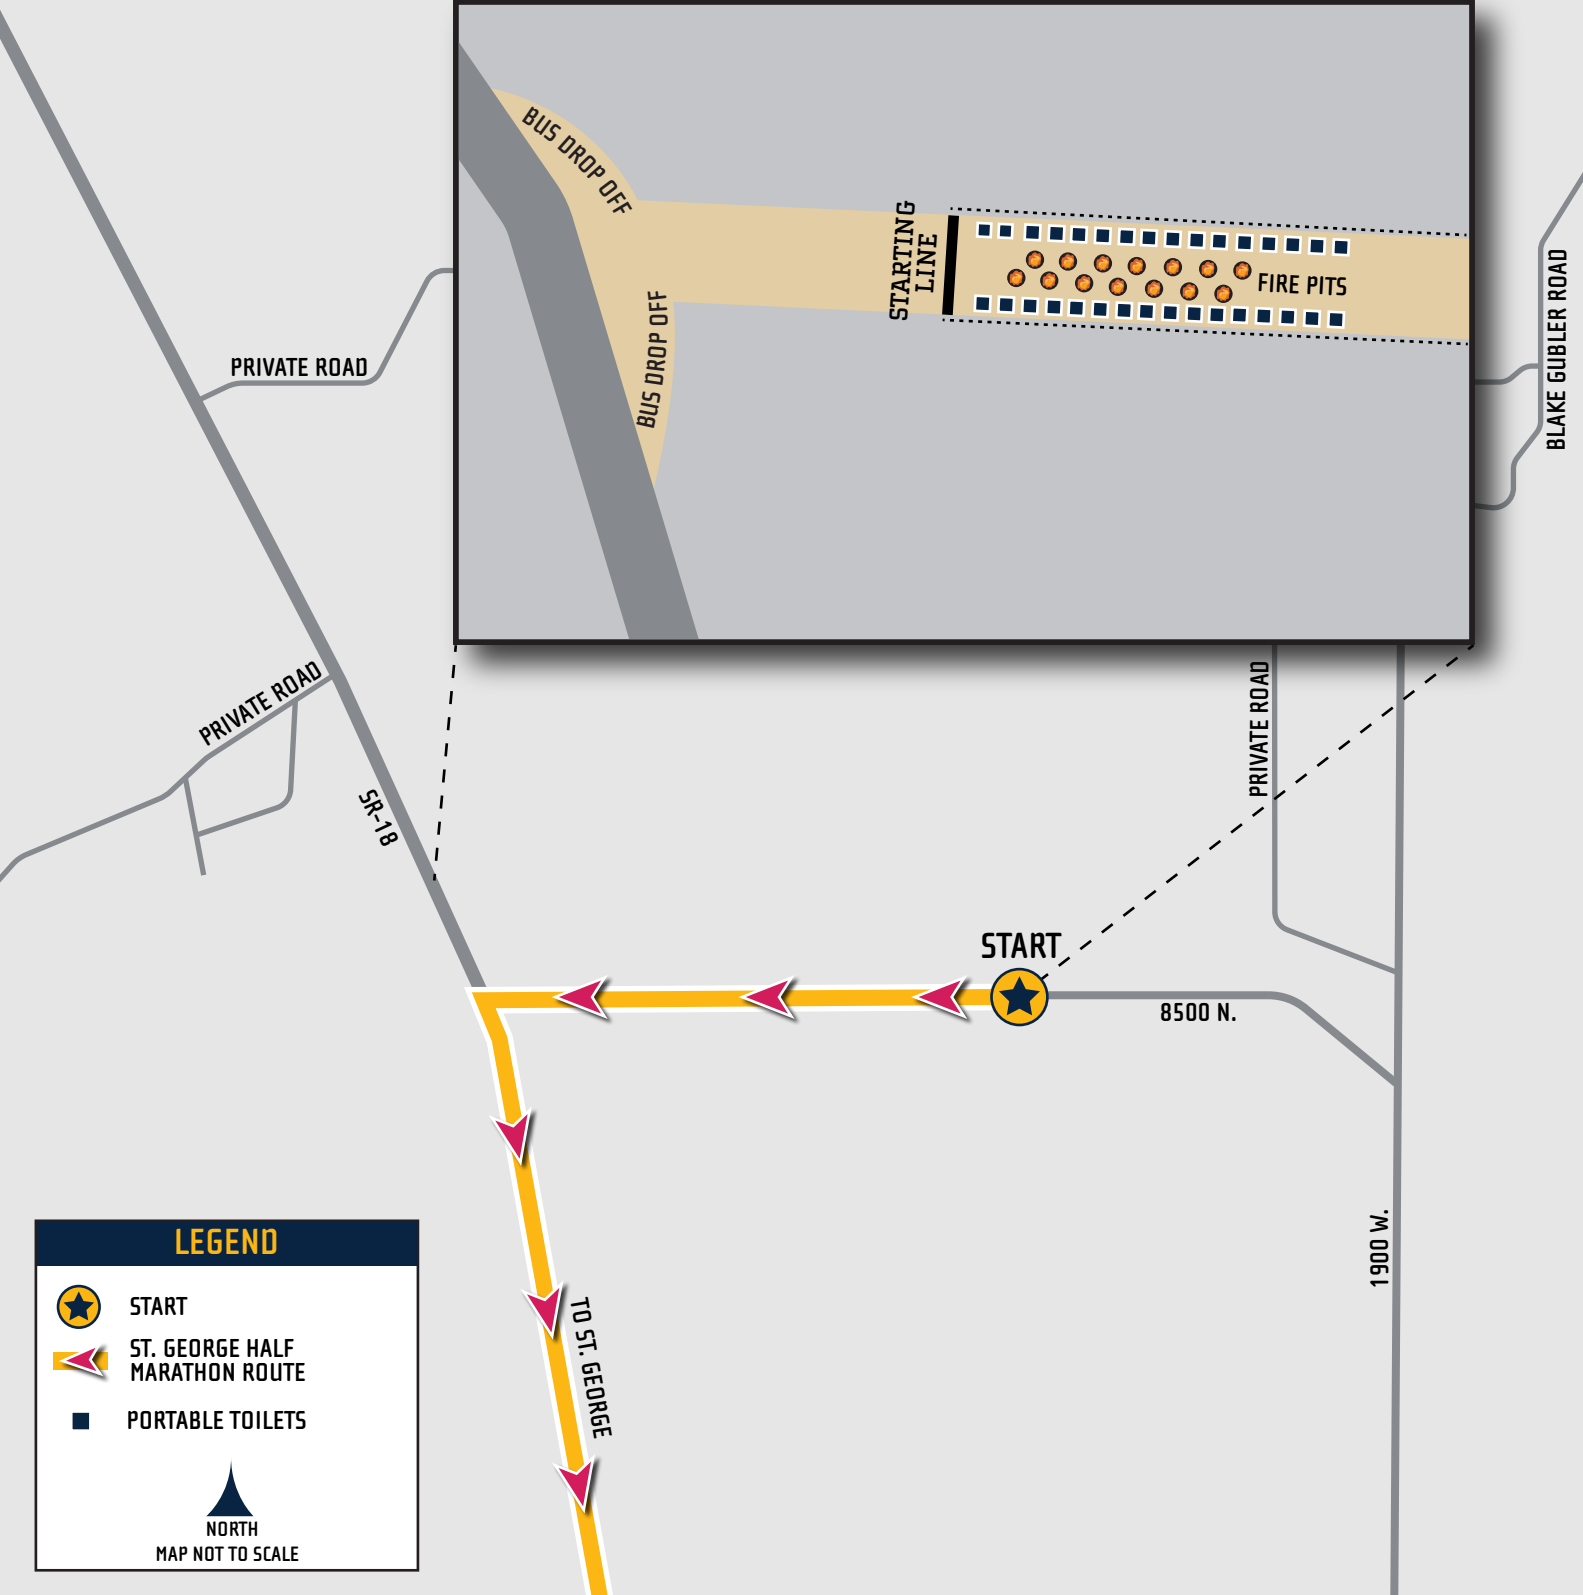

# ST. GEORGE HALF MARATHON - START LINE

RUNNERS LINE-UP ACCORDING TO PACE

**LEGEND**

- START
- ST. GEORGE HALF MARATHON ROUTE
- PORTABLE TOILETS
- NORTH
- MAP NOT TO SCALE